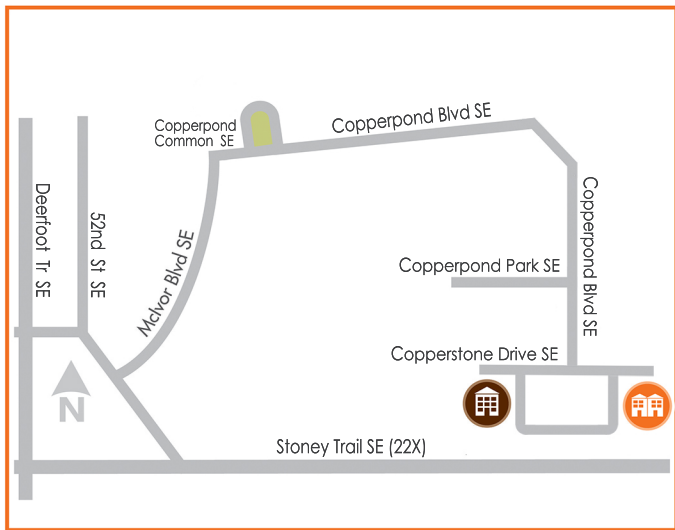

# GETTING HERE

CONDOS  
COPPERFIELD  
PARK

TOWNHOMES  
Ghalet

**DRIVE SOUTH ON DEERFOOT TRAIL, EAST ON STONEY TRAIL, LEFT ONTO 52ND STREET, RIGHT ONTO MCIVOR BLVD & FOLLOW SIGNS**

Hopewell<sup>®</sup>

Copperfield  
Calgary's Best  
Loved Community  
Copperfield.ca